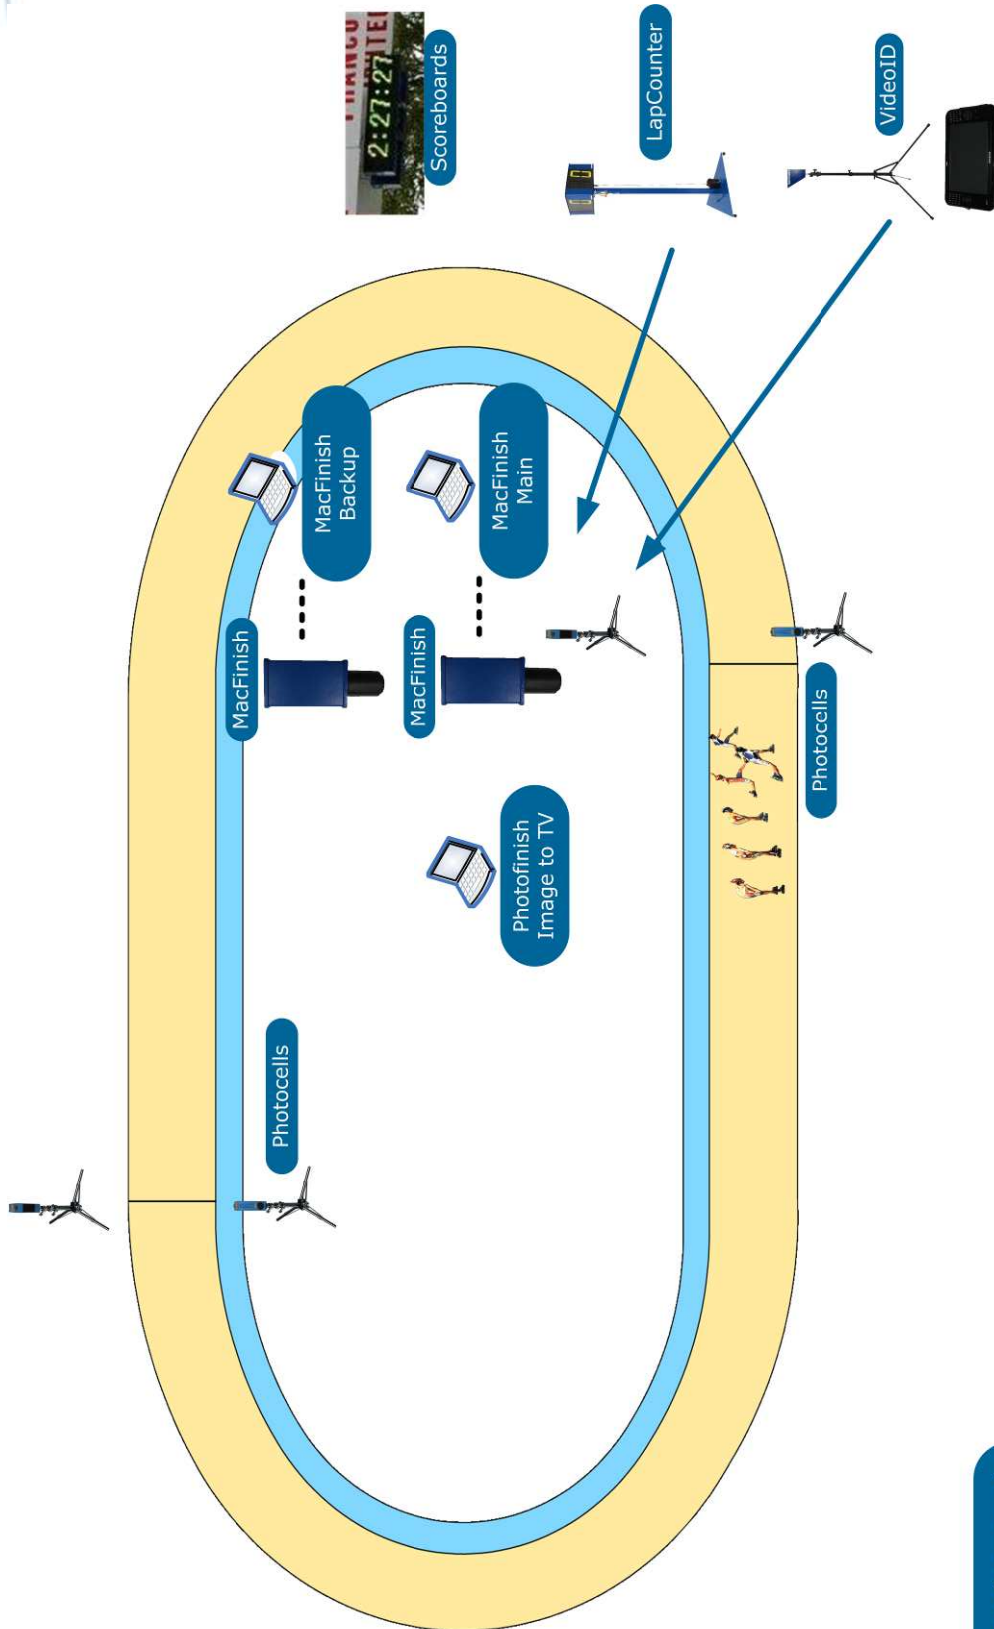

Spare Equipment

- MacFinish
- Computer